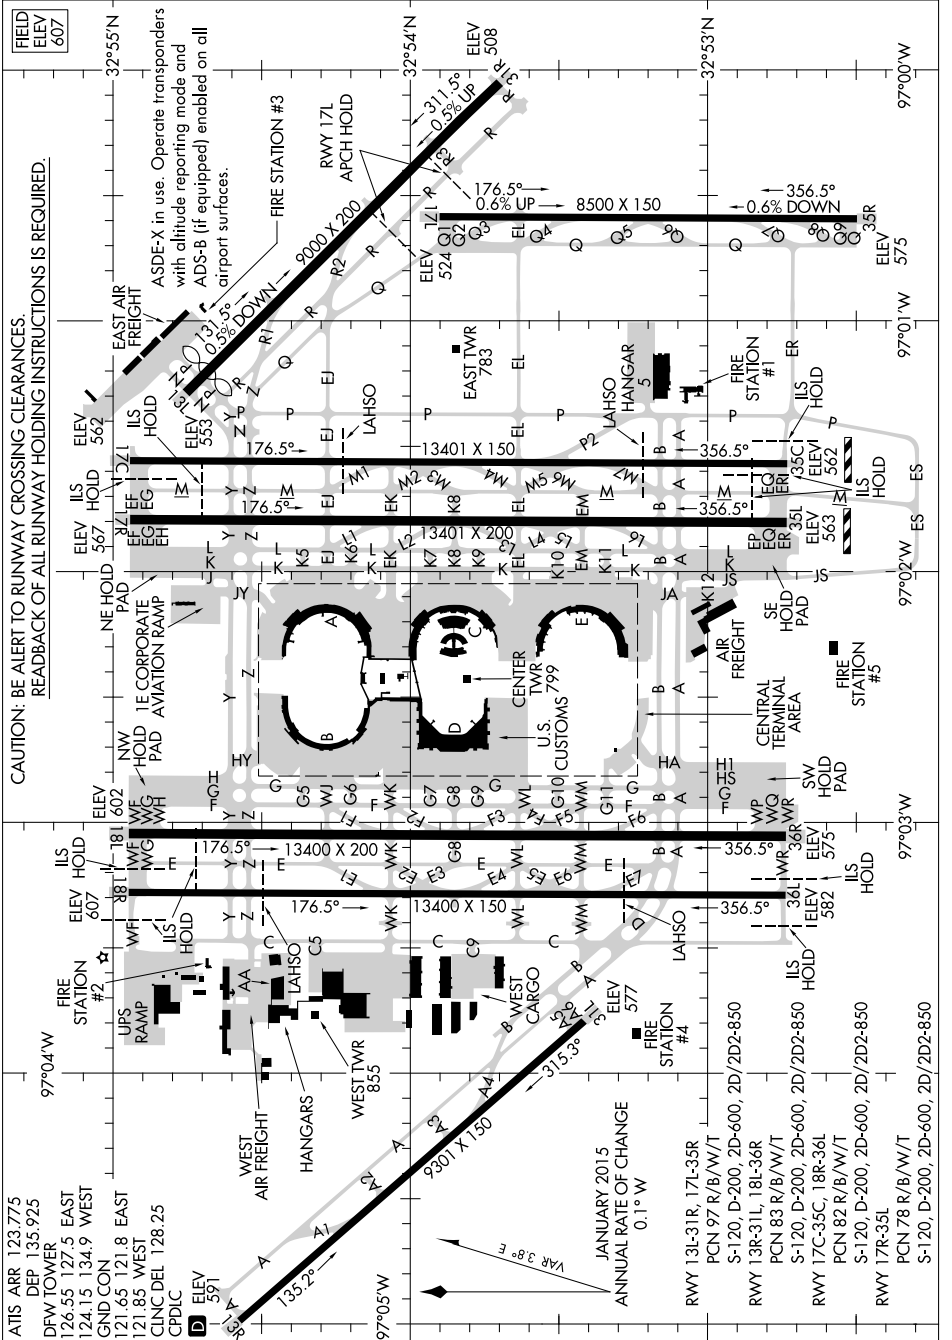

AIRPORT DIAGRAM

AL-6039 (FAA)

DALLAS-FORT WORTH INTL (DFW)

DALLAS-FORT WORTH, TEXAS

FIELD ELEV 607

CAUTION: BE ALERT TO RUNWAY CROSSING CLEARANCES.
REARBACK OF ALL RUNWAY HOLDING INSTRUCTIONS IS REQUIRED.

SC-2, 04 JAN 2018 to 01 FEB 2018

SC-2, 04 JAN 2018 to 01 FEB 2018

AIRPORT DIAGRAM

DALLAS-FORT WORTH, TEXAS

DALLAS-FORT WORTH INTL (DFW)