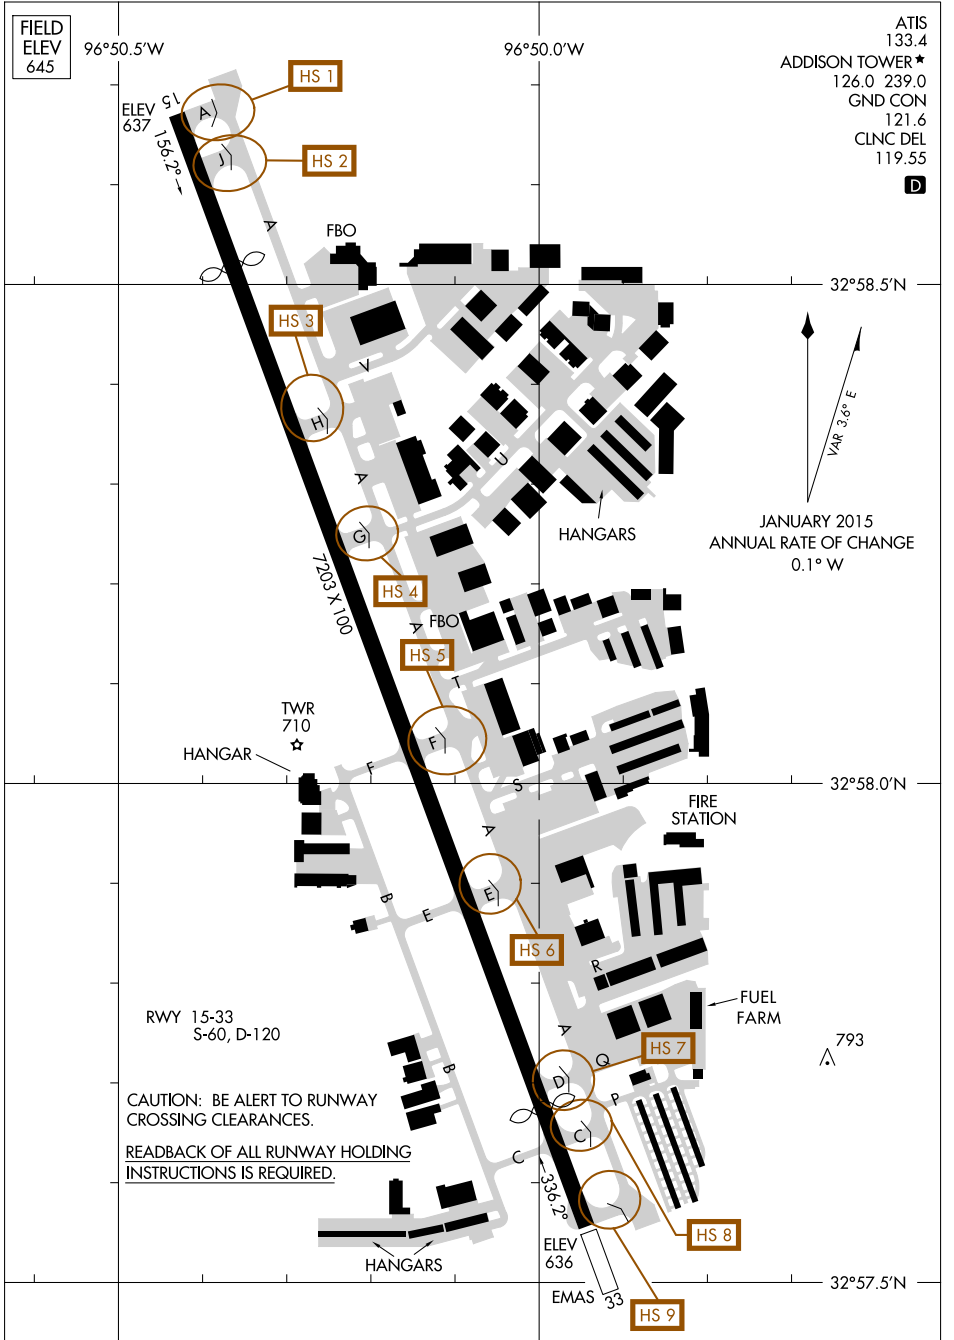

17173  
**AIRPORT DIAGRAM**

AL-768 (FAA)

**ADDISON (ADS)**  
 DALLAS, TEXAS

SC-2, 04 JAN 2018 to 01 FEB 2018

SC-2, 04 JAN 2018 to 01 FEB 2018

**AIRPORT DIAGRAM**  
 17173

DALLAS, TEXAS  
**ADDISON (ADS)**