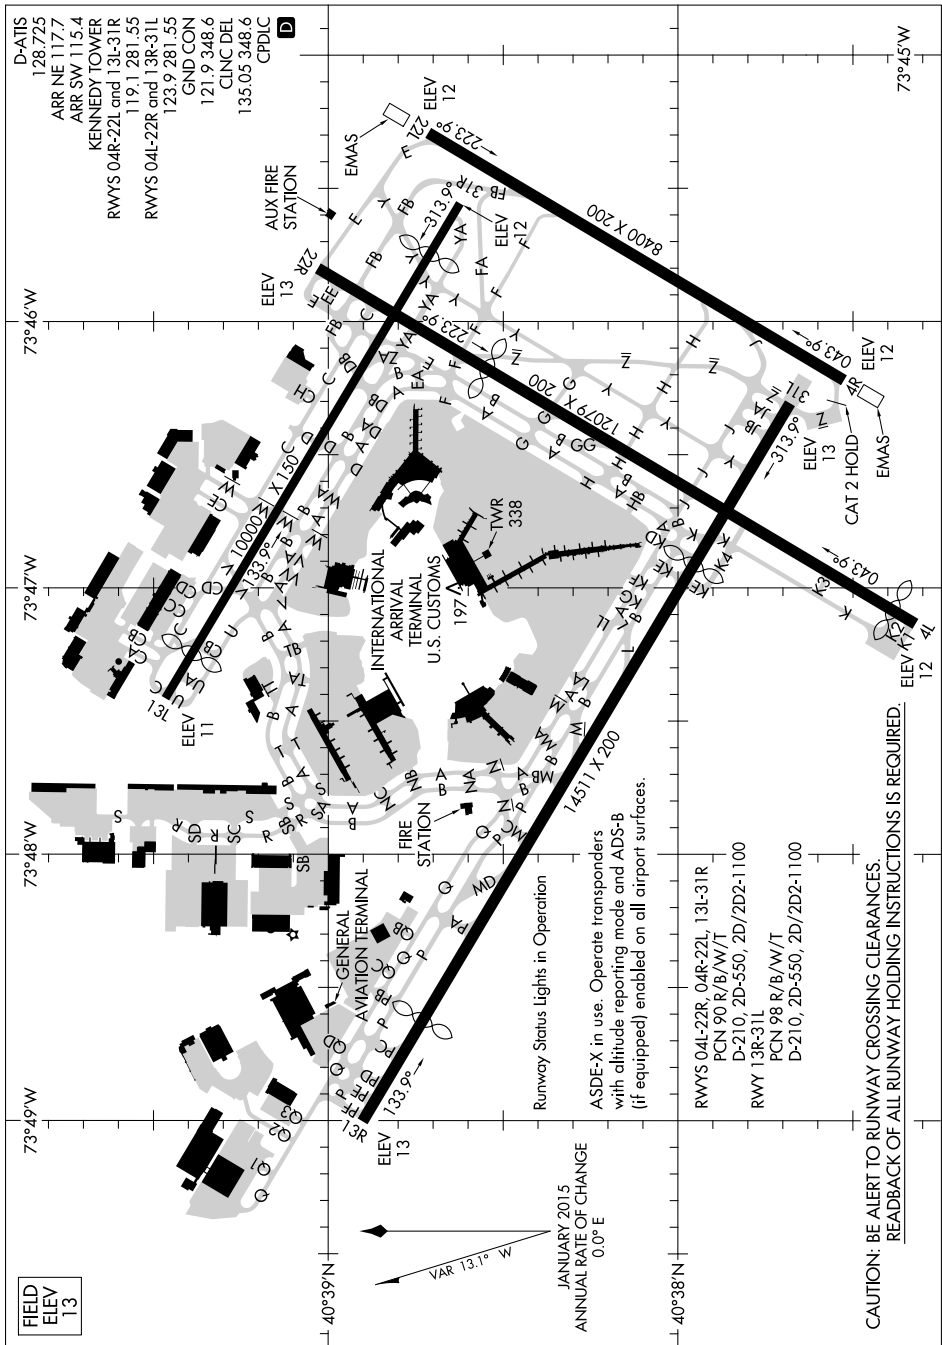

17341  
**AIRPORT DIAGRAM**

JOHN F. KENNEDY INTL (JFK)  
 NEW YORK, NEW YORK

AL-610 (FAA)

NE-2, 04 JAN 2018 to 01 FEB 2018

17341  
**AIRPORT DIAGRAM**

NEW YORK, NEW YORK  
 JOHN F. KENNEDY INTL (JFK)

NE-2, 04 JAN 2018 to 01 FEB 2018