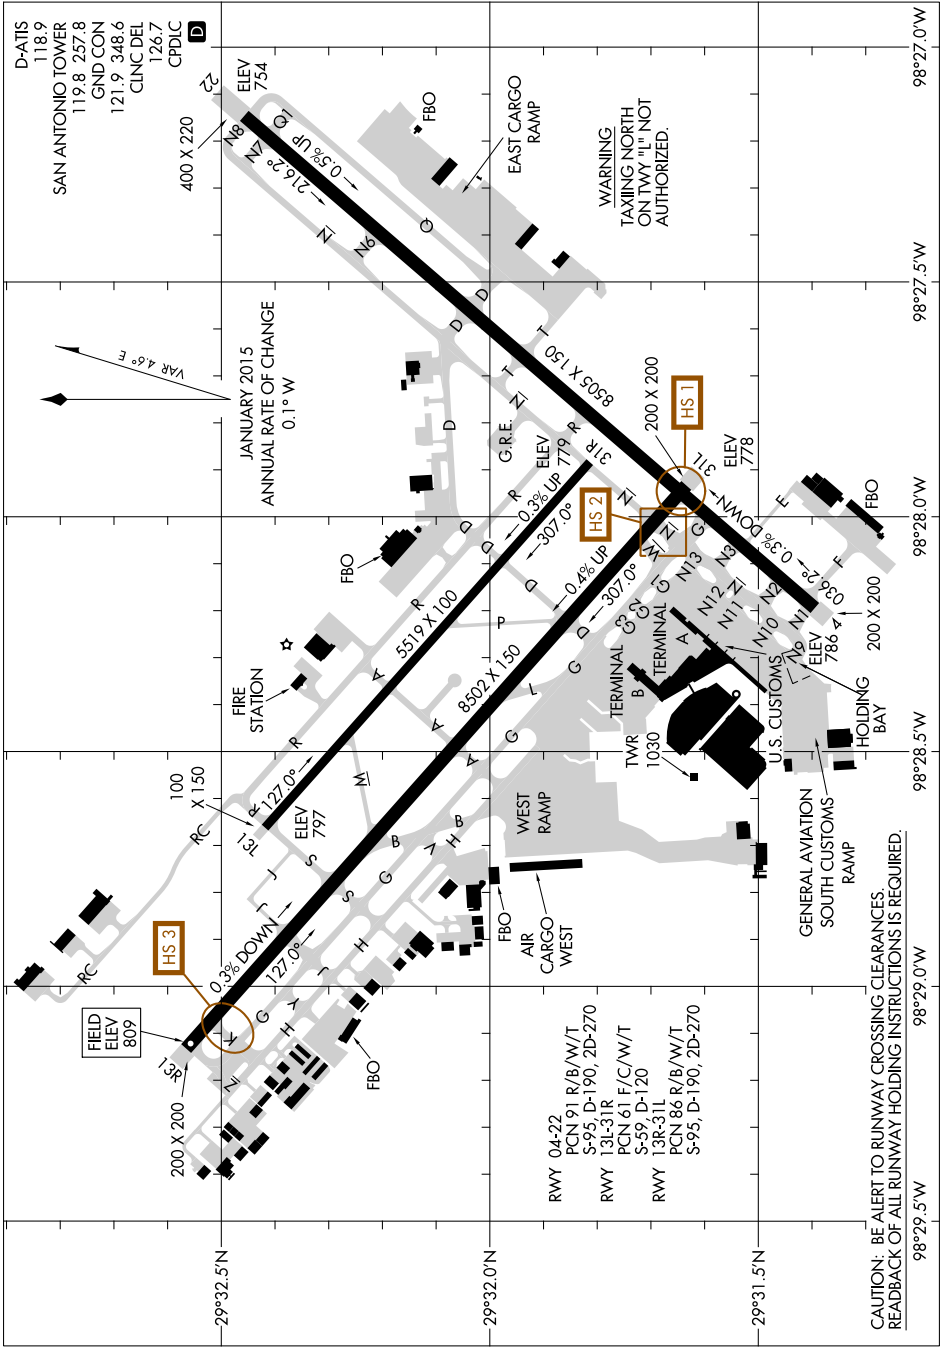

# AIRPORT DIAGRAM

AL-369 (FAA)

## SAN ANTONIO INTL (SAT)

SAN ANTONIO, TEXAS

SC-3, 04 JAN 2018 to 01 FEB 2018

SC-3, 04 JAN 2018 to 01 FEB 2018

# AIRPORT DIAGRAM

SAN ANTONIO, TEXAS

## SAN ANTONIO INTL (SAT)