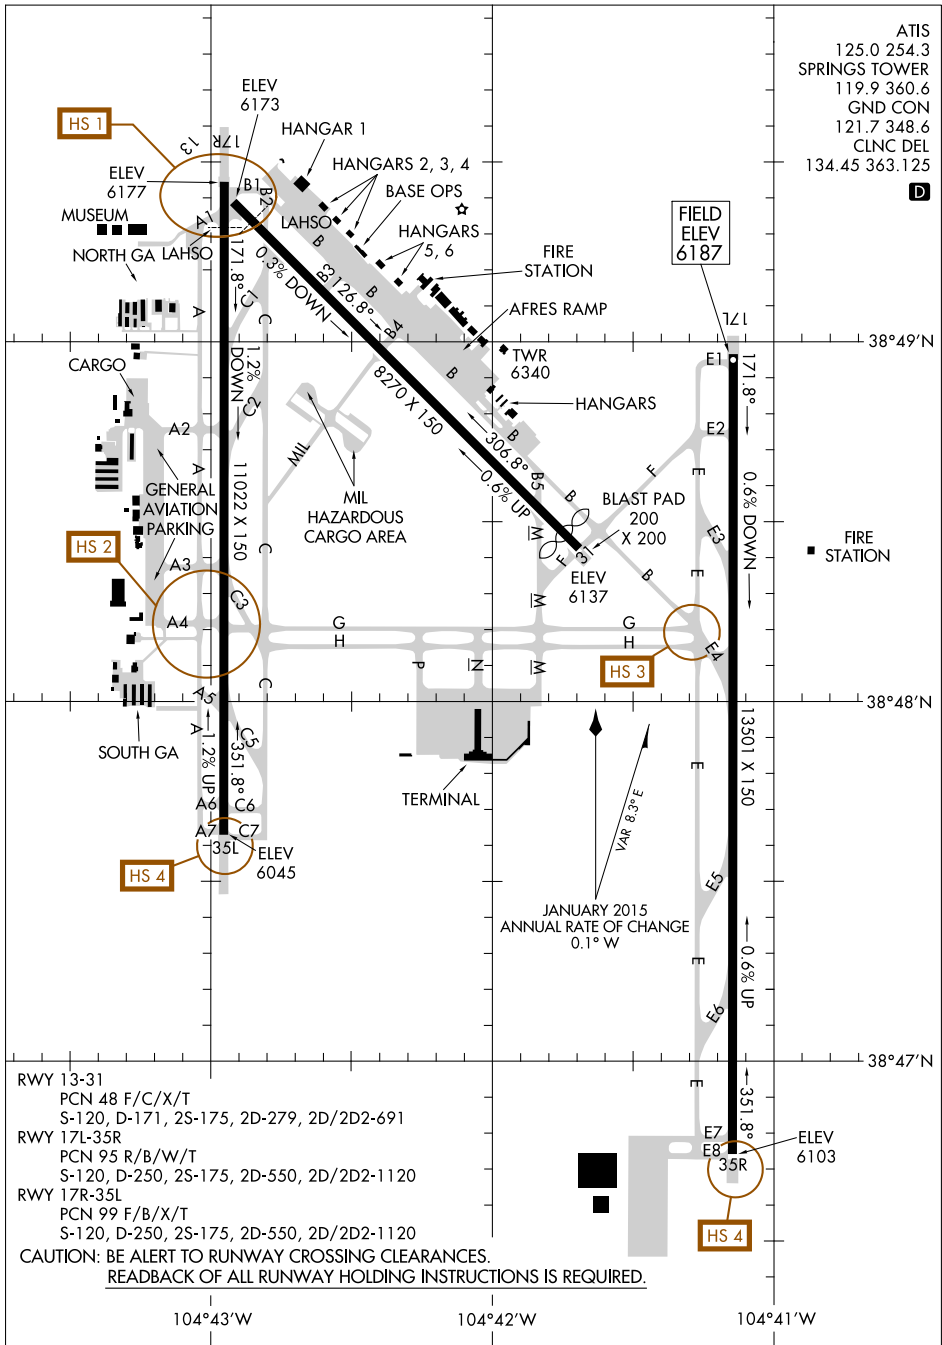

17117

AIRPORT DIAGRAM

CITY OF COLORADO SPRINGS MUNI (COS)

AL-87 (FAA)

COLORADO SPRINGS, COLORADO

SW-1, 04 JAN 2018 to 01 FEB 2018

SW-1, 04 JAN 2018 to 01 FEB 2018

AIRPORT DIAGRAM

17117

COLORADO SPRINGS, COLORADO

CITY OF COLORADO SPRINGS MUNI (COS)