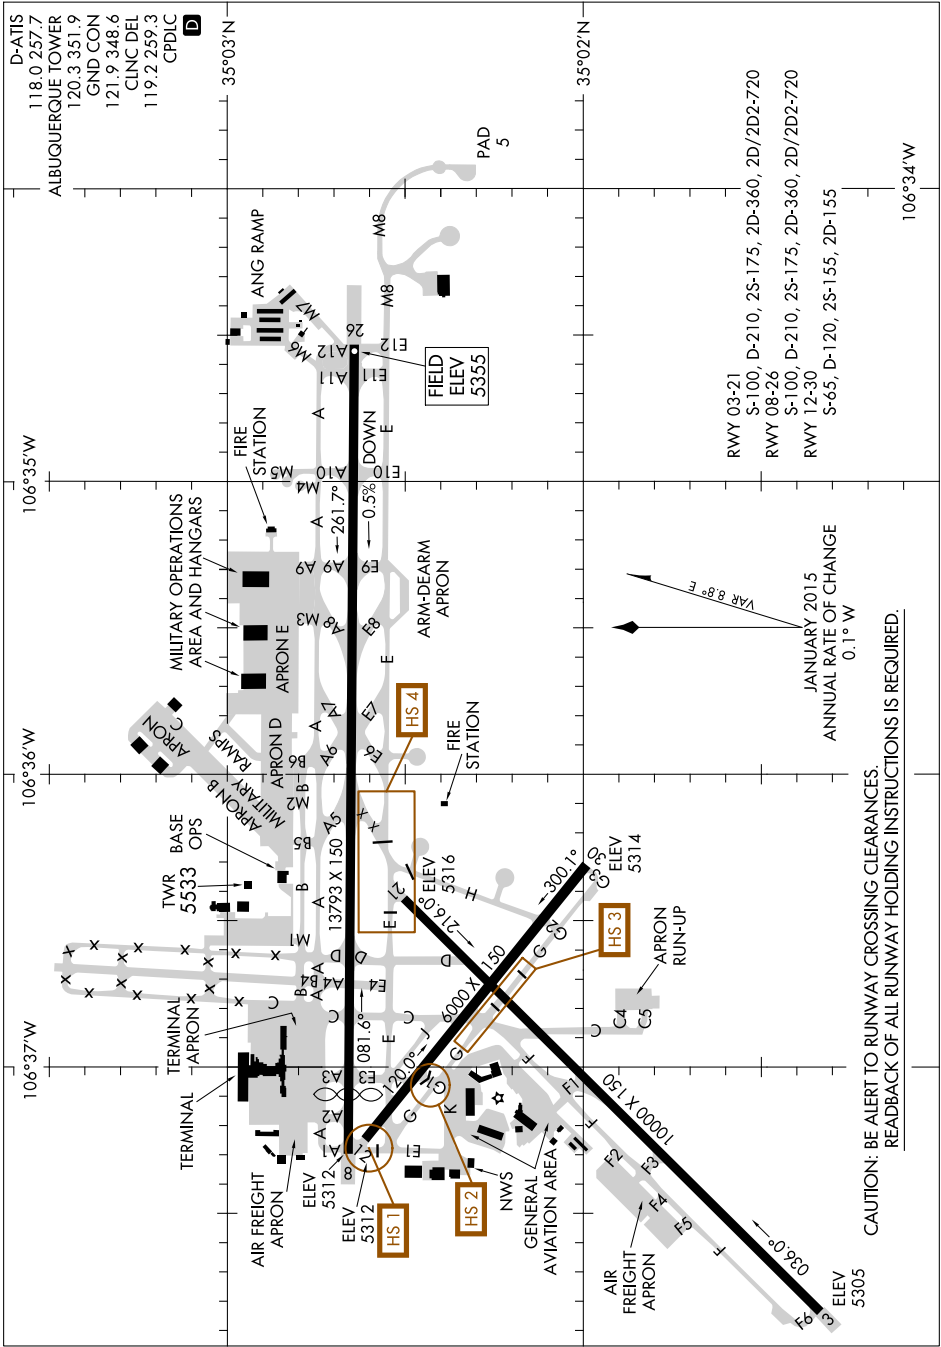

# AIRPORT DIAGRAM

AL-12 (FAA)

ALBUQUERQUE INTL SUNPORT (ABQ)  
ALBUQUERQUE, NEW MEXICO

SW-1, 04 JAN 2018 to 01 FEB 2018

CAUTION: BE ALERT TO RUNWAY CROSSING CLEARANCES.  
READBACK OF ALL RUNWAY HOLDING INSTRUCTIONS IS REQUIRED.

SW-1, 04 JAN 2018 to 01 FEB 2018

# AIRPORT DIAGRAM

ALBUQUERQUE, NEW MEXICO  
ALBUQUERQUE INTL SUNPORT (ABQ)