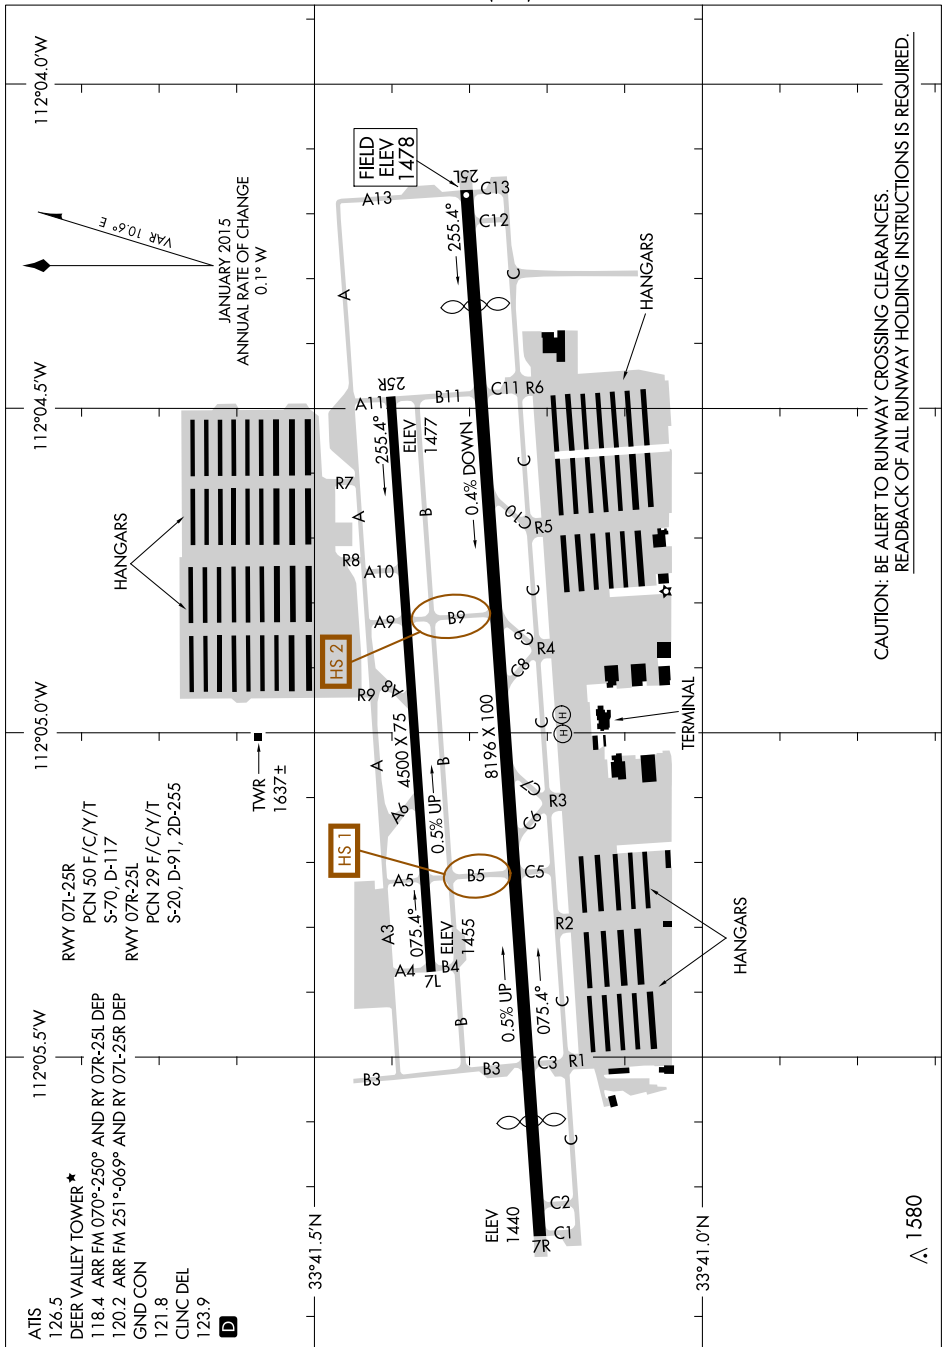

AIRPORT DIAGRAM

AL-6646 (FAA)

PHOENIX DEER VALLEY (DVT)
PHOENIX, ARIZONA

SW-4, 12 OCT 2017 to 09 NOV 2017

CAUTION: BE ALERT TO RUNWAY CROSSING CLEARANCES.
READBACK OF ALL RUNWAY HOLDING INSTRUCTIONS IS REQUIRED.

SW-4, 12 OCT 2017 to 09 NOV 2017

AIRPORT DIAGRAM

PHOENIX, ARIZONA
PHOENIX DEER VALLEY (DVT)