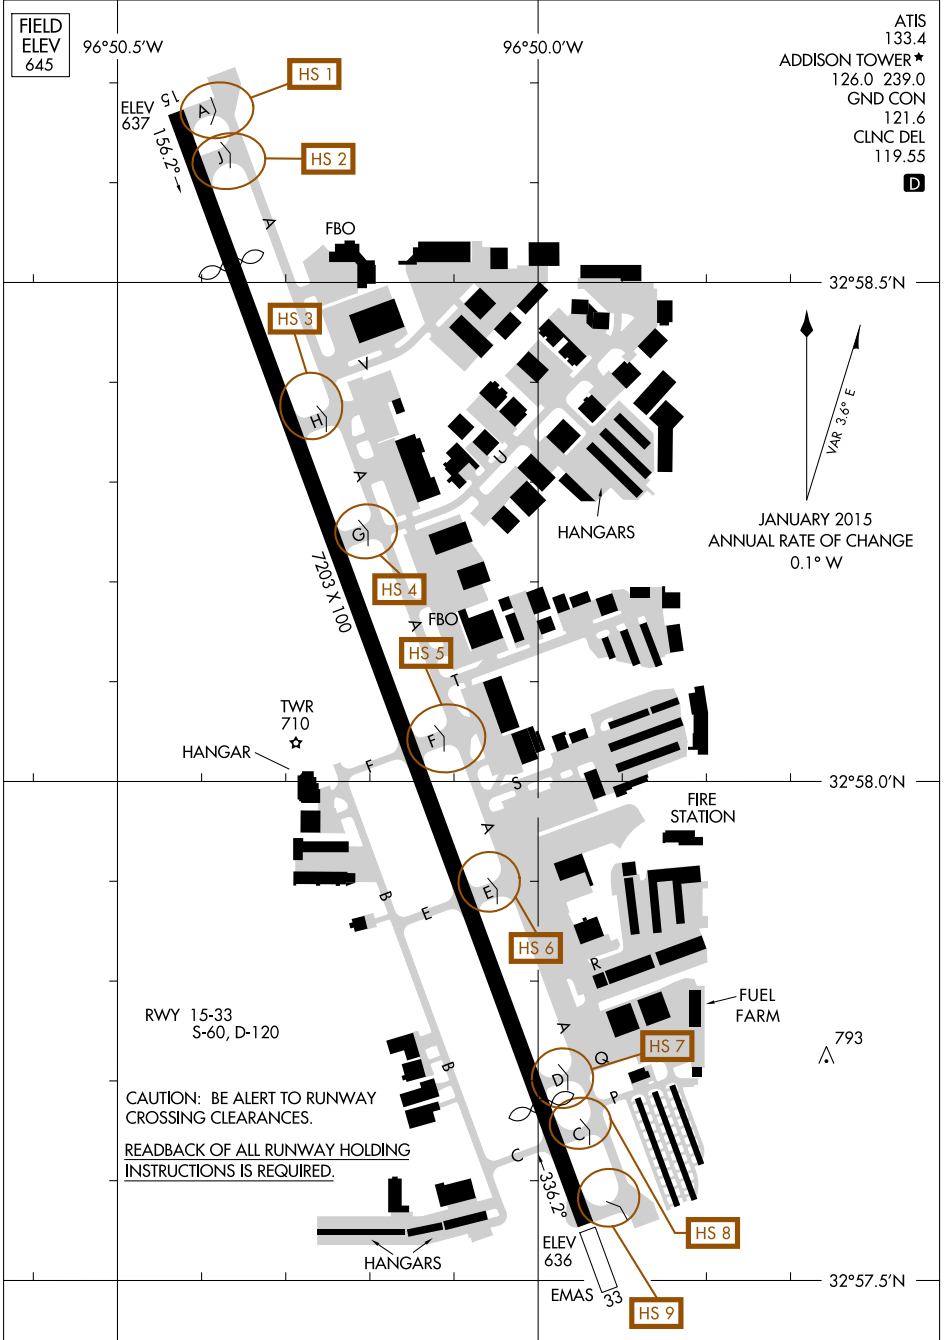

17173  
**AIRPORT DIAGRAM**

AL-768 (FAA)

**ADDISON (ADS)**  
 DALLAS, TEXAS

SC-2, 12 OCT 2017 to 09 NOV 2017

SC-2, 12 OCT 2017 to 09 NOV 2017

**AIRPORT DIAGRAM**  
 17173

DALLAS, TEXAS  
**ADDISON (ADS)**