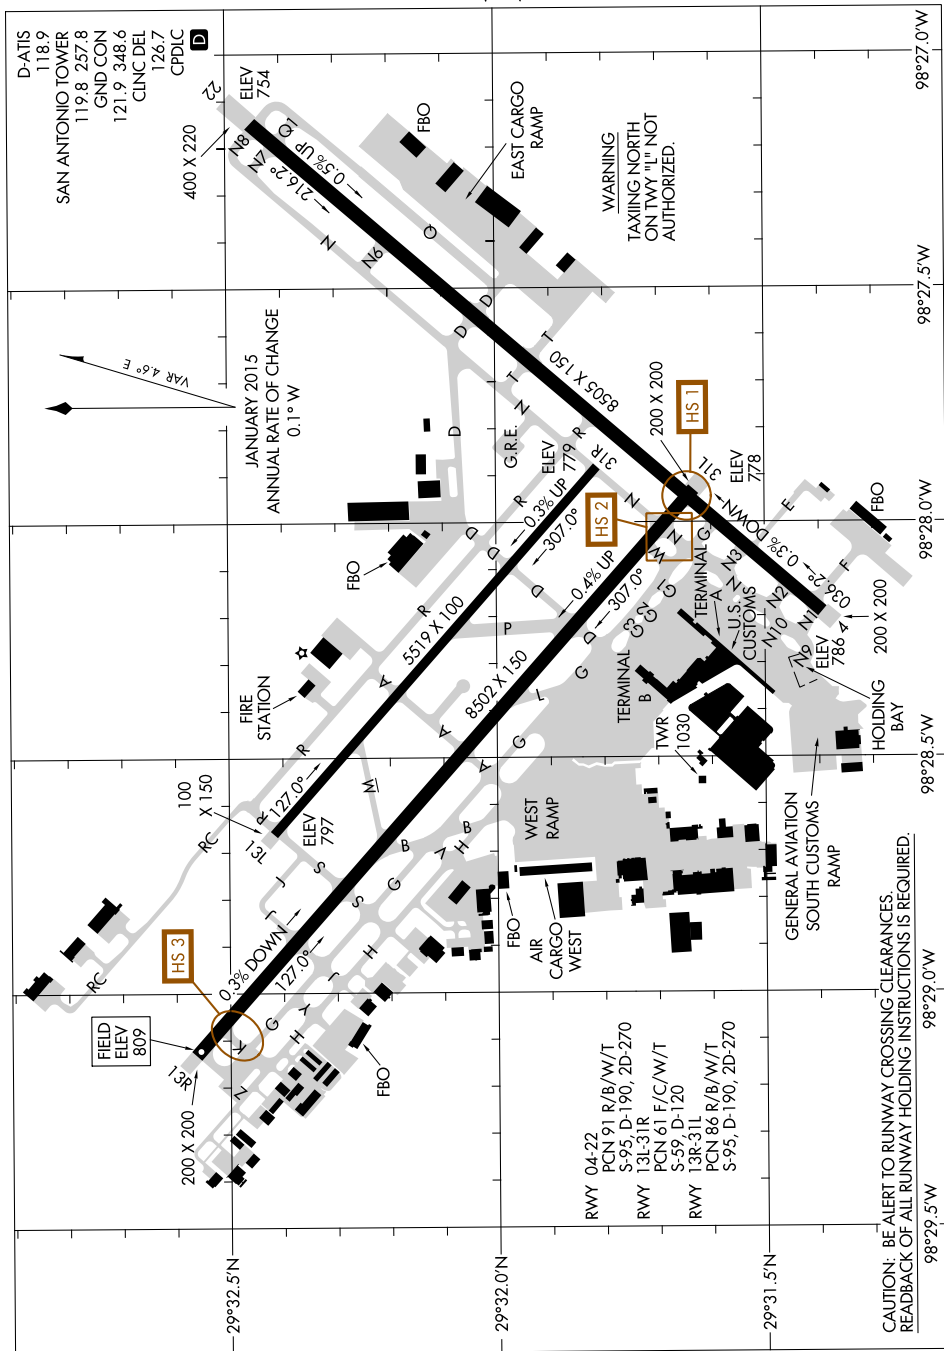

AIRPORT DIAGRAM

17285

AL-369 (FAA)

SAN ANTONIO INTL (SAT)
SAN ANTONIO, TEXAS

SC-3, 12 OCT 2017 to 09 NOV 2017

SC-3, 12 OCT 2017 to 09 NOV 2017

CAUTION: BE ALERT TO RUNWAY CROSSING CLEARANCES.
READBACK OF ALL RUNWAY HOLDING INSTRUCTIONS IS REQUIRED.

AIRPORT DIAGRAM

17285

SAN ANTONIO, TEXAS
SAN ANTONIO INTL (SAT)