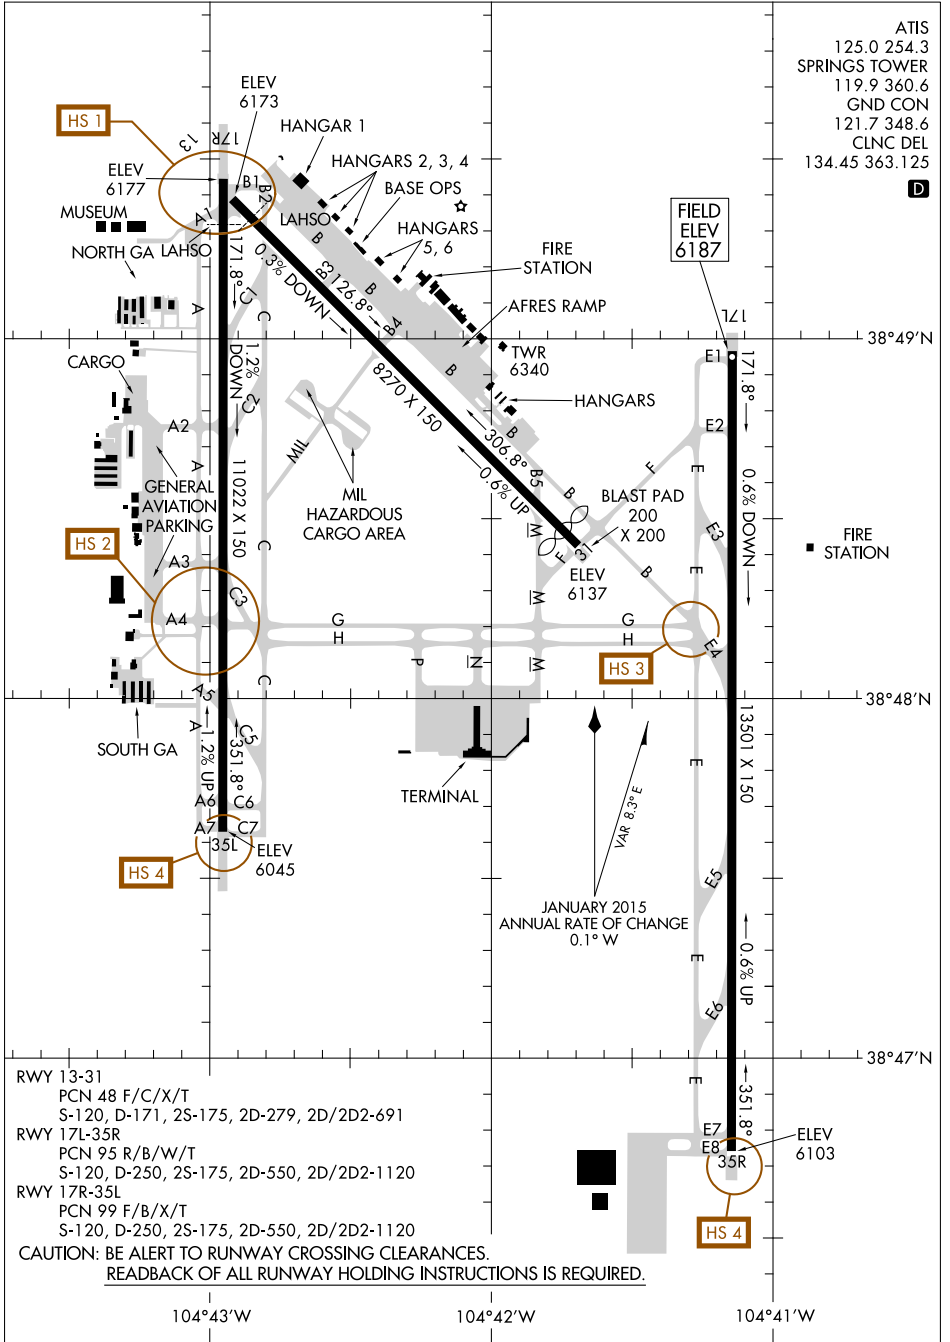

AIRPORT DIAGRAM

AL-87 (FAA)

CITY OF COLORADO SPRINGS MUNI (COS)

COLORADO SPRINGS, COLORADO

SW-1, 12 OCT 2017 to 09 NOV 2017

SW-1, 12 OCT 2017 to 09 NOV 2017

AIRPORT DIAGRAM