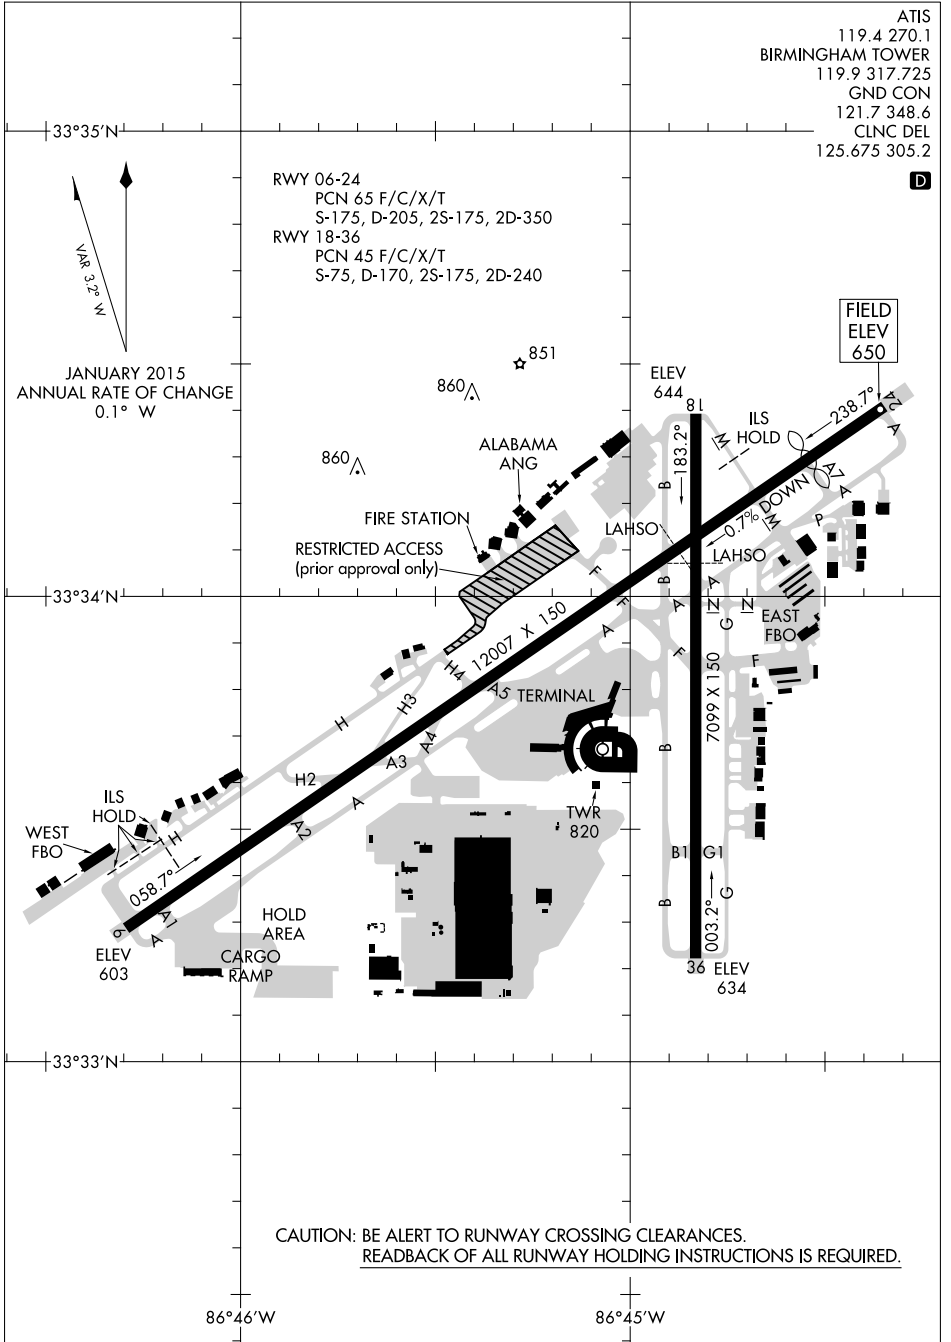

AIRPORT DIAGRAM

BIRMINGHAM-SHUTTLESWORTH INTL (BHM)

AL-50 (FAA)

BIRMINGHAM, ALABAMA

SE-4, 12 OCT 2017 to 09 NOV 2017

SE-4, 12 OCT 2017 to 09 NOV 2017

AIRPORT DIAGRAM

BIRMINGHAM-SHUTTLESWORTH INTL (BHM)

BIRMINGHAM, ALABAMA