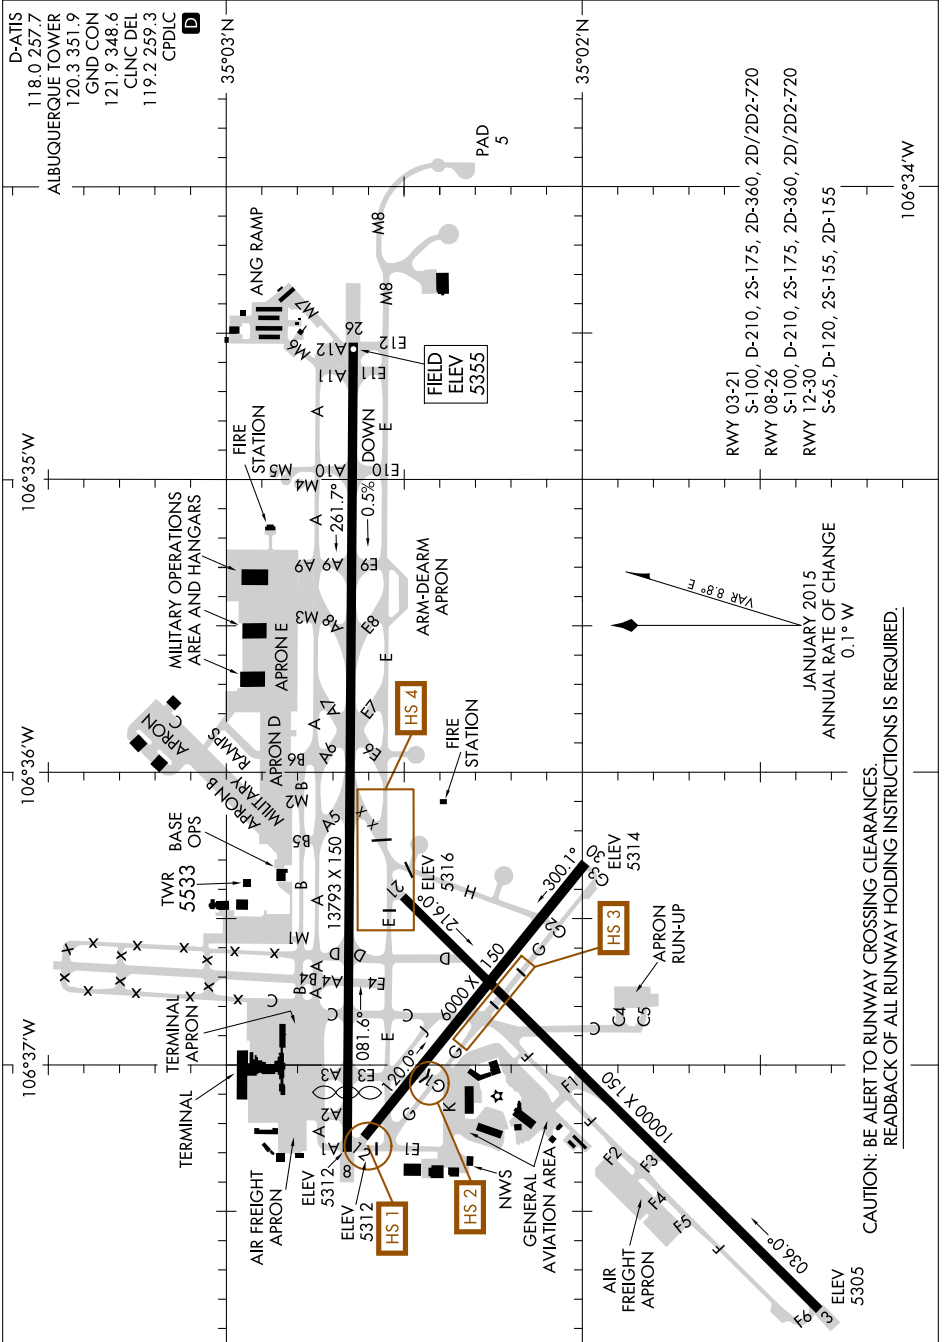

# AIRPORT DIAGRAM

AL-12 (FAA)

ALBUQUERQUE INTL SUNPORT (ABQ)  
ALBUQUERQUE, NEW MEXICO

SW-1, 12 OCT 2017 to 09 NOV 2017

CAUTION: BE ALERT TO RUNWAY CROSSING CLEARANCES.  
READBACK OF ALL RUNWAY HOLDING INSTRUCTIONS IS REQUIRED.

# AIRPORT DIAGRAM

ALBUQUERQUE, NEW MEXICO  
ALBUQUERQUE INTL SUNPORT (ABQ)

SW-1, 12 OCT 2017 to 09 NOV 2017