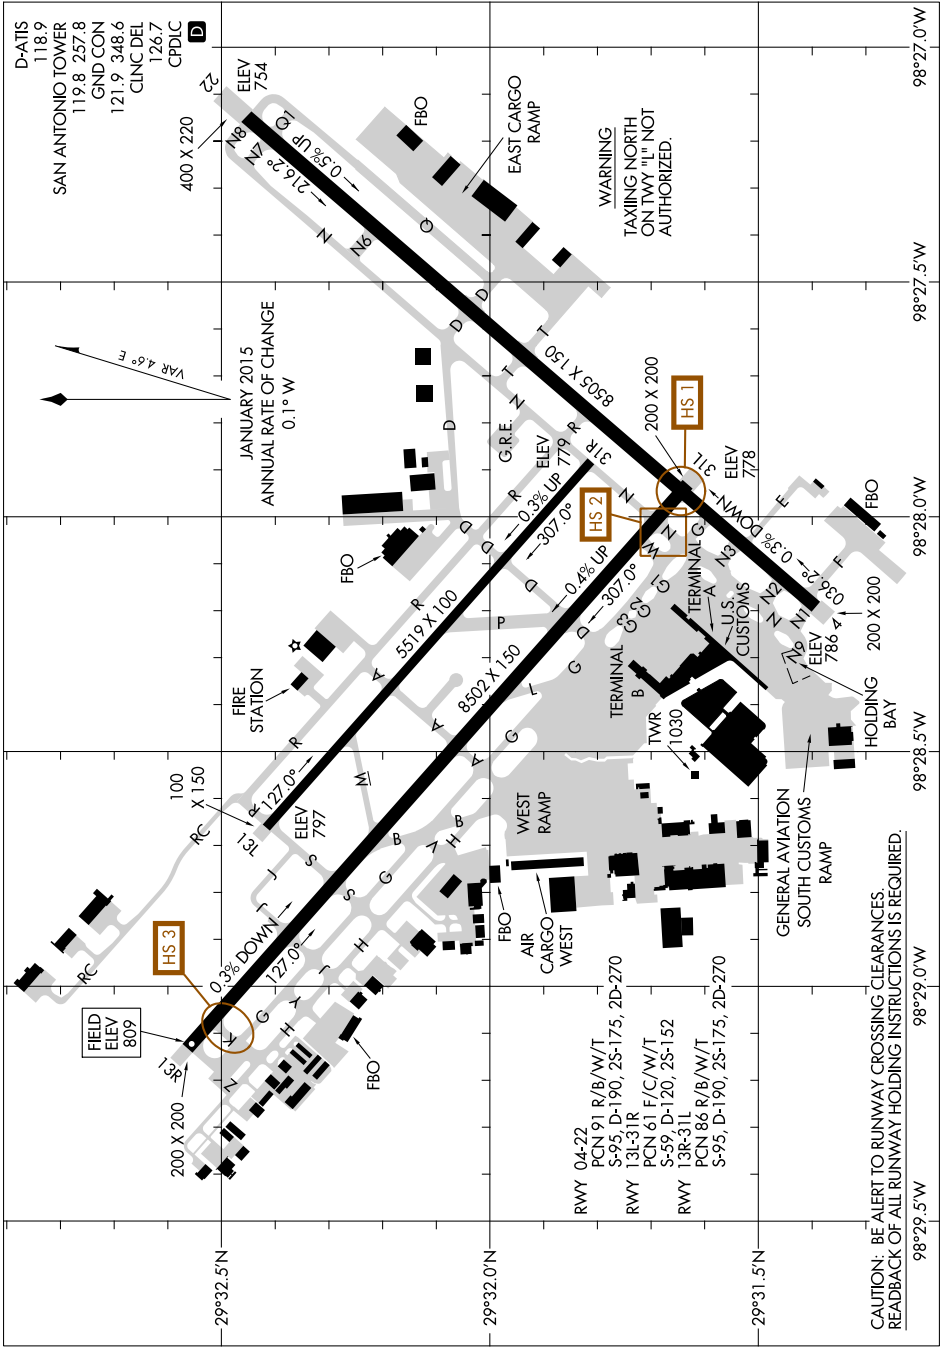

# AIRPORT DIAGRAM

AL-369 (FAA)

SAN ANTONIO INTL (SAT)  
SAN ANTONIO, TEXAS

SC-3, 22 JUN 2017 to 20 JUL 2017

SC-3, 22 JUN 2017 to 20 JUL 2017

# AIRPORT DIAGRAM

SAN ANTONIO, TEXAS  
SAN ANTONIO INTL (SAT)