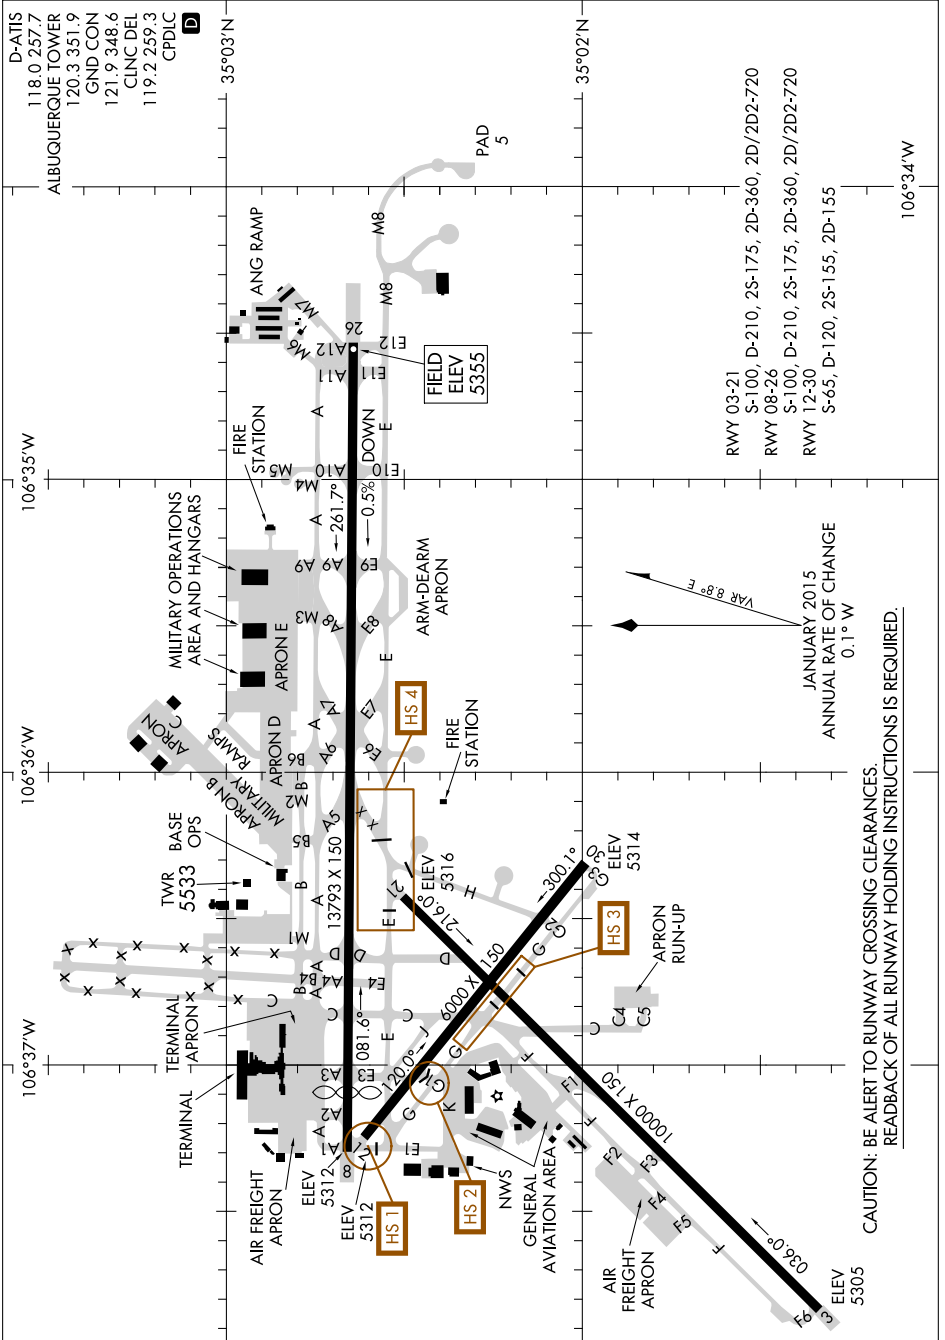

AIRPORT DIAGRAM

AL-12 (FAA)

ALBUQUERQUE INTL SUNPORT (ABQ)
ALBUQUERQUE, NEW MEXICO

SW-1, 22 JUN 2017 to 20 JUL 2017

CAUTION: BE ALERT TO RUNWAY CROSSING CLEARANCES.
READBACK OF ALL RUNWAY HOLDING INSTRUCTIONS IS REQUIRED.

SW-1, 22 JUN 2017 to 20 JUL 2017

AIRPORT DIAGRAM

ALBUQUERQUE, NEW MEXICO
ALBUQUERQUE INTL SUNPORT (ABQ)