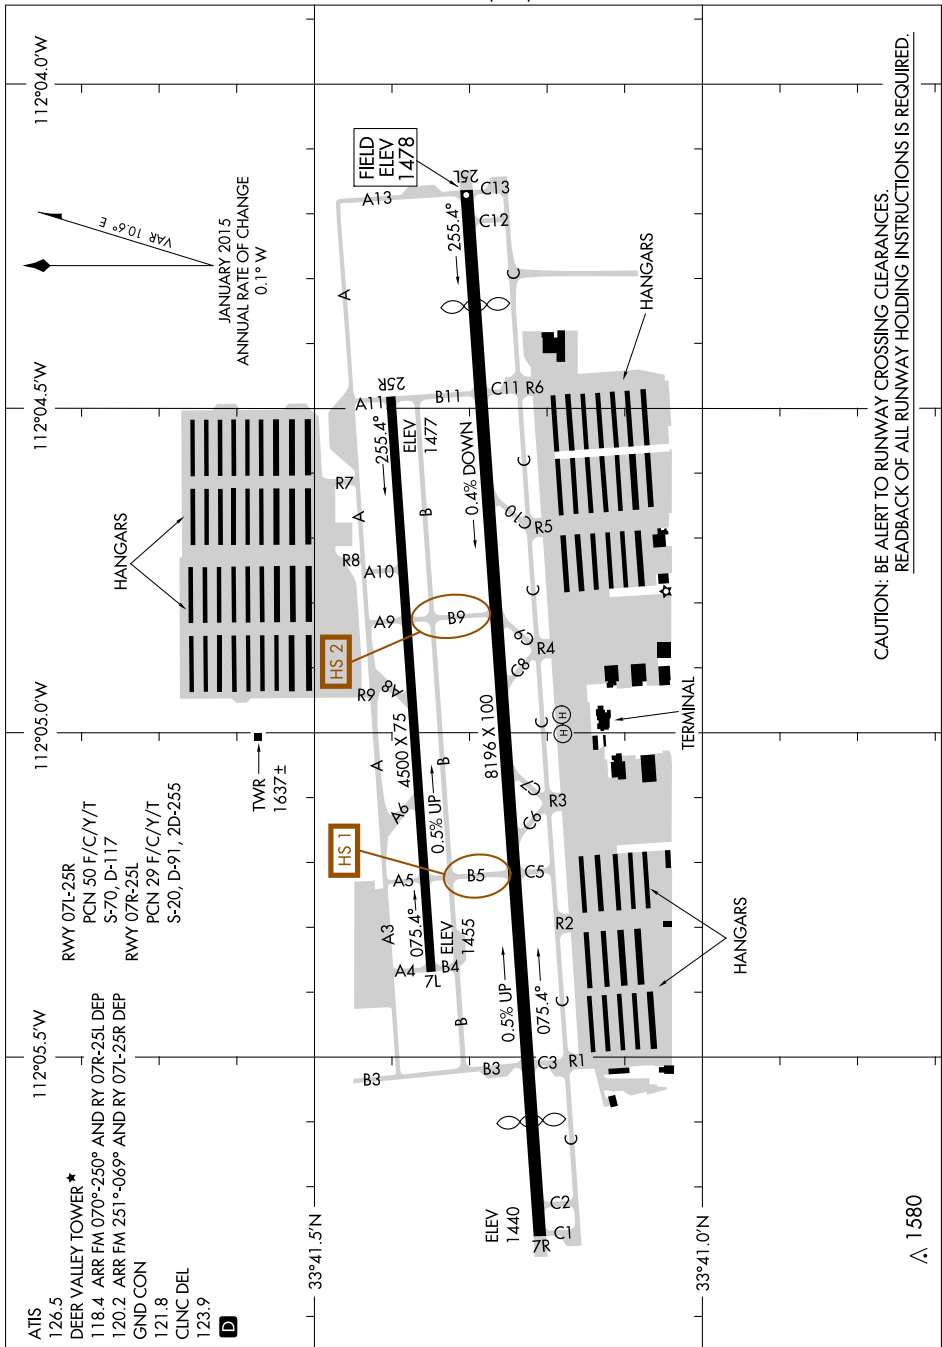

AIRPORT DIAGRAM

AL-6646 (FAA)

PHOENIX DEER VALLEY (DVT)
PHOENIX, ARIZONA

27 APR 2017 to 25 MAY 2017

CAUTION: BE ALERT TO RUNWAY CROSSING CLEARANCES.
READBACK OF ALL RUNWAY HOLDING INSTRUCTIONS IS REQUIRED.

27 APR 2017 to 25 MAY 2017

AIRPORT DIAGRAM

PHOENIX, ARIZONA
PHOENIX DEER VALLEY (DVT)