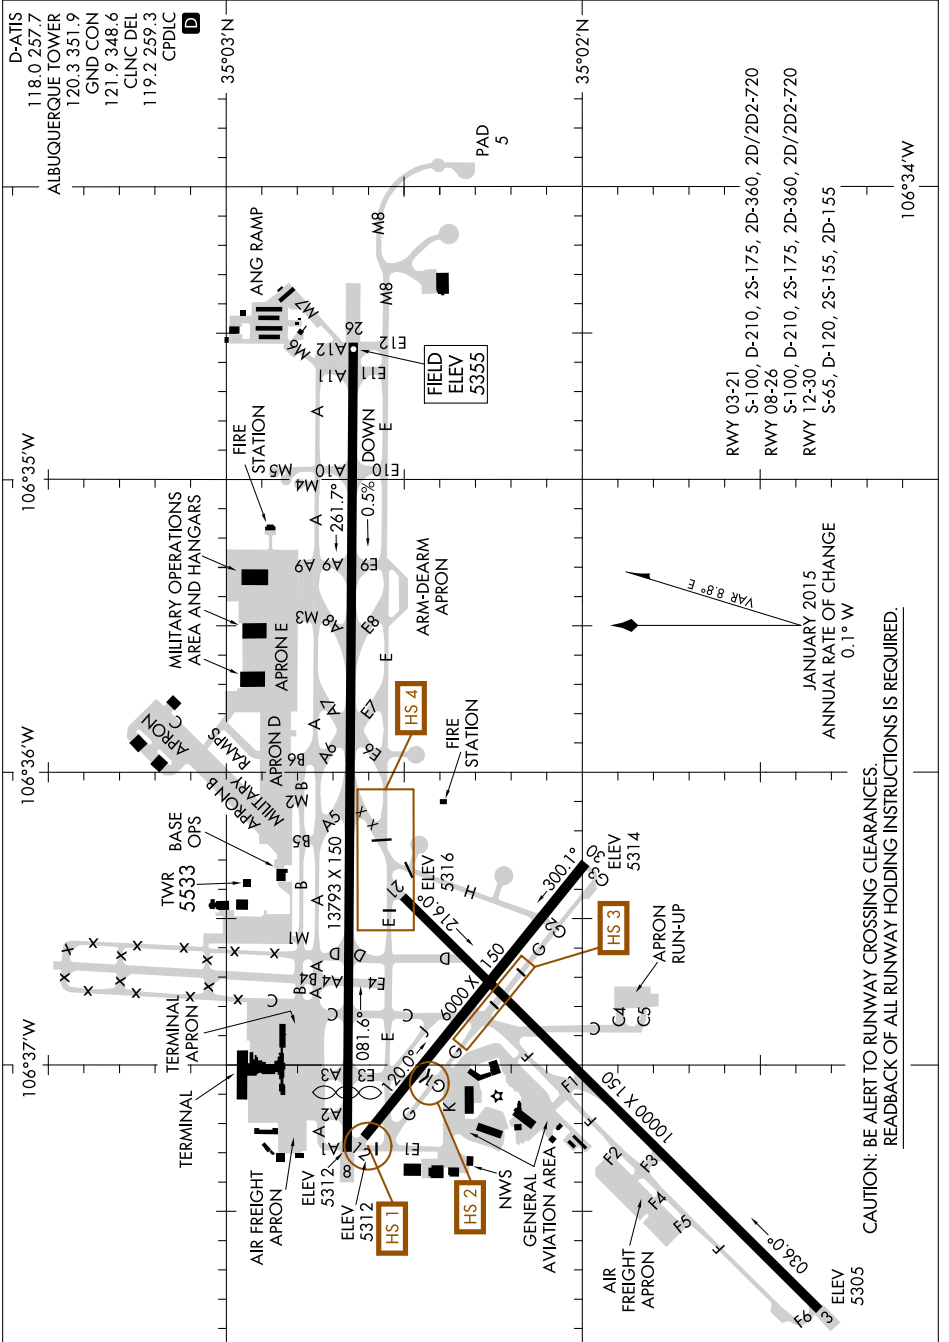

AIRPORT DIAGRAM

AL-12 (FAA)

ALBUQUERQUE INTL SUNPORT (ABQ)
ALBUQUERQUE, NEW MEXICO

SW-1, 27 APR 2017 to 25 MAY 2017

SW-1, 27 APR 2017 to 25 MAY 2017

AIRPORT DIAGRAM

ALBUQUERQUE, NEW MEXICO
ALBUQUERQUE INTL SUNPORT (ABQ)