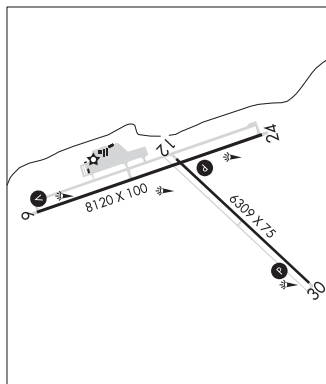

RWY 06: TORA-8120 TODA-8120 ASDA-8120 LDA-8120

RWY 12: TORA-6309 TODA-6309 ASDA-6309 LDA-6309

RWY 24: TORA-8120 TODA-8120 ASDA-8120 LDA-8120

RWY 30: TORA-6309 TODA-6309 ASDA-6309 LDA-6309

SERVICE: S7 FUEL 100LL, JET A OX3 LGT ACTVT REIL Rwy 12 and 30; VASI Rwy 06; PAPI 12 and 30; MIRL Rwy 06-24 and 12-30—CTAF.

AIRPORT REMARKS: Attended May-Oct 1400-0200Z†, Nov-Apr

1400-0100Z†. For 100LL fuel aft hr—575-973-0074. Sfc cond

unmnt when unatndd. CLSD to acr more than 30 pax seats exc 24 hr

PPR—amgr. Rwy 12-30 not avbl for acr ops more than 30 pax seats.

AIRPORT MANAGER: 575-336-8111

WEATHER DATA SOURCES: AWOS-3 126.475 (575) 336-8455.

COMMUNICATIONS: CTAF/UNICOM 122.8

RUIDOSO RCO 122.25 (ALBUQUERQUE RADIO)

® ALBUQUERQUE CENTER APP/DEP CON 132.65

CLEARANCE DELIVERY PHONE: For CD if una to ctc on FSS freq, ctc Albuquerque ARTCC at 505-856-4561.

RADIO AIDS TO NAVIGATION: NOTAM FILE ROW.

CHISUM (VH) (H) VORTACW 116.1 CME Chan 108 N33°20.25' W104°37.27' 267° 46.3 NM to fld. 3776/12E.

VOR unusable:

144°-155° byd 40 NM

278°-285° byd 40 NM

300°-313° byd 40 NM blo 6,500'

300°-313° byd 53 NM

314°-328° byd 40 NM blo 6,000'

314°-328° byd 47 NM

329°-356° byd 40 NM

CAPTAN NDB (MHW) 278 CEP N33°29.39' W105°24.26' 245° 6.5 NM to fld. 6562/10E. NOTAM FILE SRR.

NDB unusable:

Byd 25 NM blo 14,500'

ILS/DME 110.7 I-SRR Chan 44 Rwy 24. Class IE. LOC unusable byd 25° right of course. Unmonitored. LOC

unusable byd 5° right of course byd 10 NM.

RUIDOSO N33°27.71' W105°31.55'

ALBUQUERQUE

RCO 122.25 (ALBUQUERQUE RADIO)

L-6F

SANDIA AIRPARK ESTATES EAST (See EDGEWOOD on page 433)